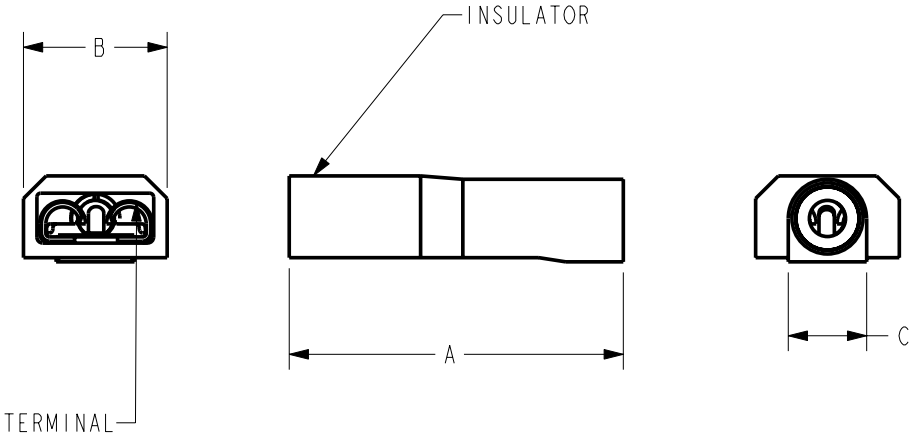

ARK-LES NYLON PARTIALLY INSULATED HOOK TERMINAL

Part #	Description	AWG	Stud Size	Material Thickness	Insulator Color	A	B	C
7508003008	.300 hook	22-18	4	.031	Red	.300	.918	.237
7508083008	.300 hook	22-18	6	.031	Red	.300	.918	.237
7508163008	.300 hook	22-18	8	.031	Red	.300	.918	.237
7508043008	.300 hook	16-14	4	.031	Blue	.300	.918	.274
7508123008	.300 hook	16-14	6	.031	Blue	.300	.918	.274
7508203008	.300 hook	16-14	8	.031	Blue	.300	.918	.274

- NOTES:
 1) ALL DIMENSIONS IN INCHES.
 2) ALL DIMENSIONS ARE REFERENCE ONLY.

ARK-LES NYLON FULLY INSULATED IN-LINE RECEPTACLE

Part No.	Description	Wire Size (AWG)	Insulator Color	A	B	C
73000132218	.250x.032 Receptacle	22-18	Red	.870	.360	.200
73000131614	.250x.032 Receptacle	16-14	Blue	.870	.360	.220
73000131210	.250x.032 Receptacle	12-10	Yellow	.870	.360	.300
73500132218	.187x.032 Receptacle	22-18	Red	.870	.300	.200
73500131614	.187x.032 Receptacle	16-14	Blue	.870	.300	.220
73500122218	.187x.020 Receptacle	22-18	Red	.870	.300	.200
73500121614	.187x.020 Receptacle	16-14	Blue	.870	.300	.220