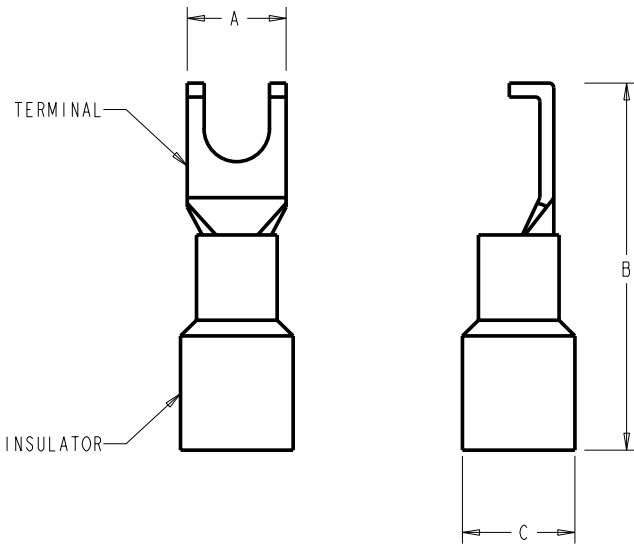

NOTES:

- 1) ALL DIMENSIONS ARE IN INCHES.
- 2) ALL DIMENSIONS ARE REFERENCE ONLY.

ARK-LES NYLON PARTIALLY INSULATED SNAP SPADE TERMINAL

Part #	Description	AWG	Stud Size	Material Thickness	Insulator Color	A	B	C
7507808	.250 snap spade	22-18	6	.031	Red	.250	.867	.237
7507868	.280 snap spade	22-18	8	.031	Red	.280	.867	.237
7507928	.330 snap spade	22-18	10	.031	Red	.330	.867	.237
7507828	.250 snap spade	16-14	6	.031	Blue	.250	.867	.274
7507888	.280 snap spade	16-14	8	.031	Blue	.280	.867	.274
7507948	.330 snap spade	16-14	10	.031	Blue	.330	.867	.274
7507848	.250 snap spade	12-10	6	.040	Yellow	.250	.973	.334
7507908	.280 snap spade	12-10	8	.040	Yellow	.280	.973	.334
7507968	.330 snap spade	12-10	10	.040	Yellow	.330	.973	.334

- NOTES:
- 1) ALL DIMENSIONS ARE IN INCHES.
 - 2) ALL DIMENSIONS ARE REFERENCE ONLY.

ARK-LES NYLON PARTIALLY INSULATED FLANGED SPADE TERMINAL

NOTES:

- 1) ALL DIMENSIONS ARE IN INCHES.
- 2) ALL DIMENSIONS ARE REFERENCE ONLY.