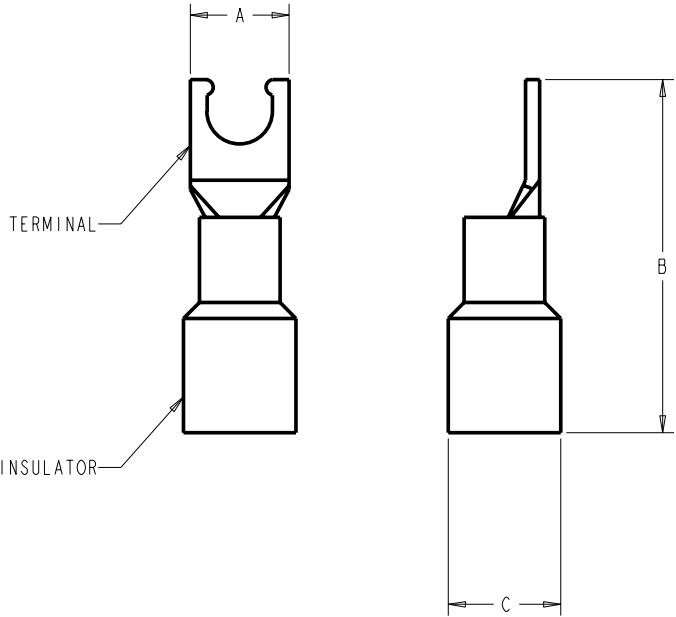

ARK-LES NYLON PARTIALLY INSULATED SNAP SPADE TERMINAL

Part #	Description	AWG	Stud Size	Material Thickness	Insulator Color	A	B	C
7507808	.250 snap spade	22-18	6	.031	Red	.250	.867	.237
7507868	.280 snap spade	22-18	8	.031	Red	.280	.867	.237
7507928	.330 snap spade	22-18	10	.031	Red	.330	.867	.237
7507828	.250 snap spade	16-14	6	.031	Blue	.250	.867	.274
7507888	.280 snap spade	16-14	8	.031	Blue	.280	.867	.274
7507948	.330 snap spade	16-14	10	.031	Blue	.330	.867	.274
7507848	.250 snap spade	12-10	6	.040	Yellow	.250	.973	.334
7507908	.280 snap spade	12-10	8	.040	Yellow	.280	.973	.334
7507968	.330 snap spade	12-10	10	.040	Yellow	.330	.973	.334

1. NOTES:
1) ALL DIMENSIONS ARE IN INCHES.
  2) ALL DIMENSIONS ARE REFERENCE ONLY.