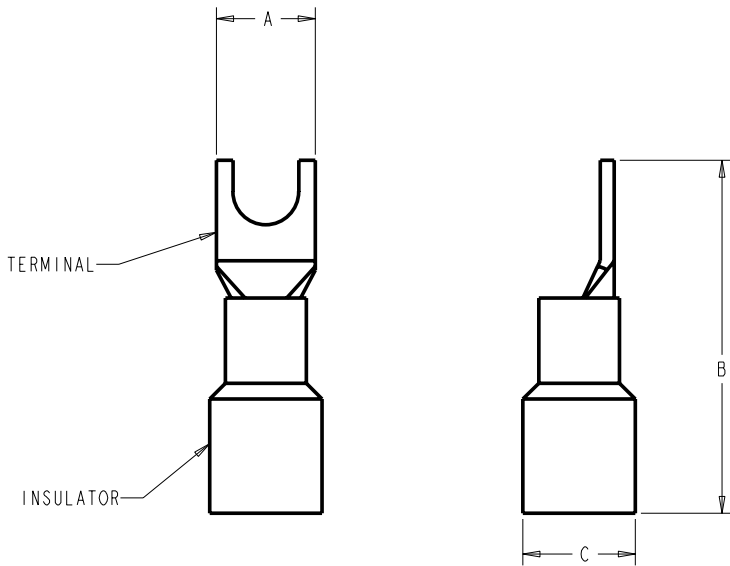

ARK-LES NYLON PARTIALLY INSULATED SPADE TERMINAL

Part #	Description	AWG	Stud Size	Material Thickness	Insulator Color	A	B	C
7500018	.240 spade	22-18	0	.031	Red	.240	.825	.237
7500098	.240 spade	22-18	2	.031	Red	.240	.825	.237
7500178	.240 spade	22-18	4	.031	Red	.240	.825	.237
7500258	.240 spade	22-18	6	.031	Red	.240	.825	.237
7501658	.300 spade	22-18	4	.031	Red	.300	.918	.237
7501778	.300 spade	22-18	6	.031	Red	.300	.918	.237
7501898	.300 spade	22-18	8	.031	Red	.300	.918	.237
7502018	.300 spade	22-18	10	.031	Red	.300	.918	.237
7503708	.380 spade	22-18	6	.031	Red	.380	.992	.237
7503998	.380 spade	22-18	8	.031	Red	.380	.992	.237
7504118	.380 spade	22-18	10	.031	Red	.380	.992	.237
7506098	.500 spade	22-18	10	.031	Red	.500	1.13	.237
7506218	.500 spade	22-18	1/4	.031	Red	.500	1.13	.237
7500058	.240 spade	16-14	0	.031	Blue	.240	.825	.274
7500138	.240 spade	16-14	2	.031	Blue	.240	.825	.274
7500218	.240 spade	16-14	4	.031	Blue	.240	.825	.274
7500298	.240 spade	16-14	6	.031	Blue	.240	.825	.274
7501698	.300 spade	16-14	4	.031	Blue	.300	.918	.274
7501818	.300 spade	16-14	6	.031	Blue	.300	.918	.274
7501938	.300 spade	16-14	8	.031	Blue	.300	.918	.274
7502058	.300 spade	16-14	10	.031	Blue	.300	.918	.274
7503918	.380 spade	16-14	6	.031	Blue	.380	.992	.274
7504038	.380 spade	16-14	8	.031	Blue	.380	.992	.274
7504158	.380 spade	16-14	10	.031	Blue	.380	.992	.274
7506138	.500 spade	16-14	10	.031	Blue	.500	1.13	.274
7506258	.500 spade	16-14	1/4	.031	Blue	.500	1.13	.274
7501738	.300 spade	12-10	4	.040	Yellow	.300	1.016	.334
7501858	.300 spade	12-10	6	.040	Yellow	.300	1.016	.334
7501978	.300 spade	12-10	8	.040	Yellow	.300	1.016	.334
7502098	.300 spade	12-10	10	.040	Yellow	.300	1.016	.334
7503958	.380 spade	12-10	6	.040	Yellow	.380	1.090	.334
7504078	.380 spade	12-10	8	.040	Yellow	.380	1.090	.334
7504198	.380 spade	12-10	10	.040	Yellow	.380	1.090	.334
7506178	.500 spade	12-10	10	.040	Yellow	.500	1.228	.334
7506298	.500 spade	12-10	1/4	.040	Yellow	.500	1.228	.334