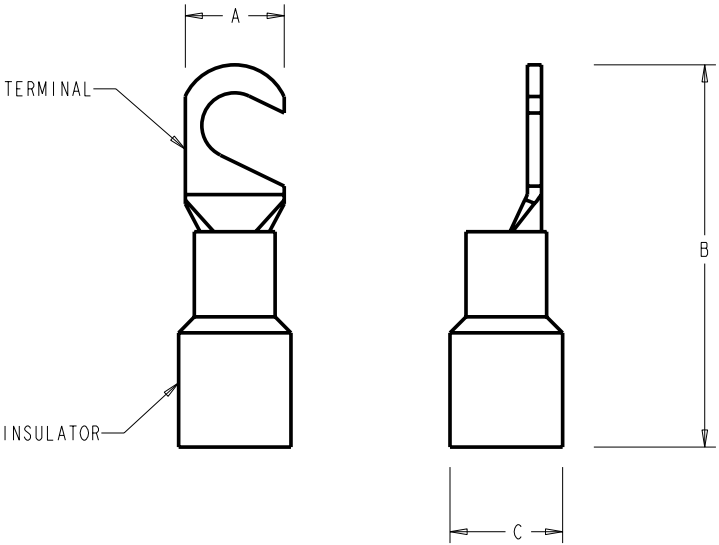

ARK-LES NYLON PARTIALLY INSULATED HOOK TERMINAL

Part #	Description	AWG	Stud Size	Material Thickness	Insulator Color	A	B	C
7508003008	.300 hook	22-18	4	.031	Red	.300	.918	.237
7508083008	.300 hook	22-18	6	.031	Red	.300	.918	.237
7508163008	.300 hook	22-18	8	.031	Red	.300	.918	.237
7508043008	.300 hook	16-14	4	.031	Blue	.300	.918	.274
7508123008	.300 hook	16-14	6	.031	Blue	.300	.918	.274
7508203008	.300 hook	16-14	8	.031	Blue	.300	.918	.274

1. NOTES:
   1) ALL DIMENSIONS IN INCHES.
   2) ALL DIMENSIONS ARE REFERENCE ONLY.