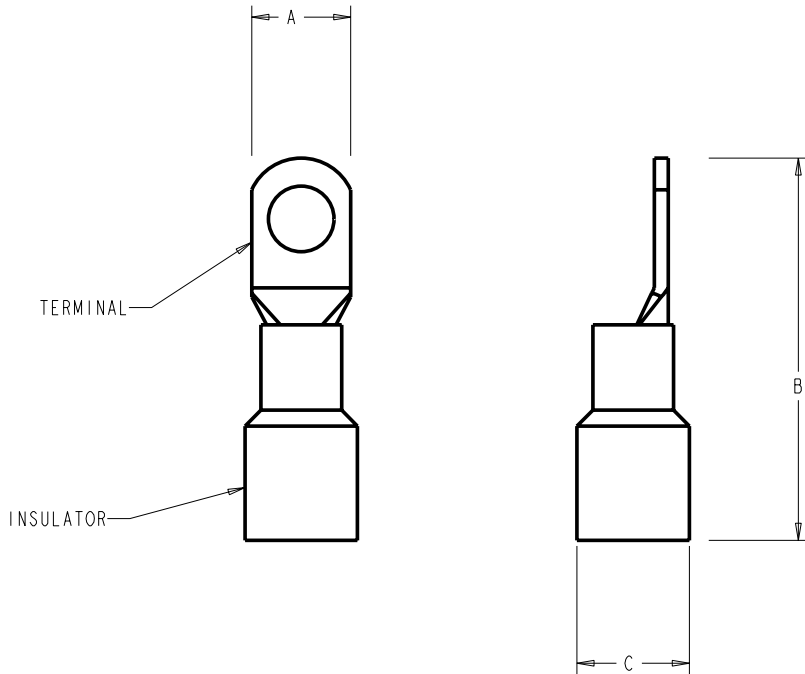

ARK-LES NYLON PARTIALLY INSULATED RING TERMINAL

1. NOTES:
   1) ALL DIMENSIONS ARE IN INCHES.
   2) ALL DIMENSIONS ARE REFERENCE ONLY.

Part #	Description	AWG	Stud Size	Material Thickness	Insulator Color	A	B	C
7501188	.240 ring	22-18	0	.031	Red	.240	.825	.237
7501268	.240 ring	22-18	2	.031	Red	.240	.825	.237
7501348	.240 ring	22-18	4	.031	Red	.240	.825	.237
7501428	.240 ring	22-18	6	.031	Red	.240	.825	.237
7503098	.300 ring	22-18	4	.031	Red	.300	.918	.237
7503218	.300 ring	22-18	6	.031	Red	.300	.918	.237
7503488	.300 ring	22-18	8	.031	Red	.300	.918	.237
7503608	.300 ring	22-18	10	.031	Red	.300	.918	.237
7505318	.380 ring	22-18	6	.031	Red	.380	.992	.237
7505438	.380 ring	22-18	8	.031	Red	.380	.992	.237
7505708	.380 ring	22-18	10	.031	Red	.380	.992	.237
7505828	.380 ring	22-18	1/4	.031	Red	.380	.992	.237
7505948	.380 ring	22-18	12	.031	Red	.380	.992	.237
7507268	.500 ring	22-18	10	.031	Red	.500	1.130	.237
7507388	.500 ring	22-18	1/4	.031	Red	.500	1.130	.237
7507508	.500 ring	22-18	5/16	.031	Red	.500	1.130	.237
7507638	.500 ring	22-18	3/8	.031	Red	.500	1.130	.237
7501228	.240 ring	16-14	0	.031	Blue	.240	.825	.274
7501308	.240 ring	16-14	2	.031	Blue	.240	.825	.274
7501388	.240 ring	16-14	4	.031	Blue	.240	.825	.274
7501468	.240 ring	16-14	6	.031	Blue	.240	.825	.274
7503138	.300 ring	16-14	4	.031	Blue	.300	.918	.274
7503258	.300 ring	16-14	6	.031	Blue	.300	.918	.274
7503528	.300 ring	16-14	8	.031	Blue	.300	.918	.274
7503648	.300 ring	16-14	10	.031	Blue	.300	.918	.274
7507358	.380 ring	16-14	6	.031	Blue	.380	.992	.274
7505478	.380 ring	16-14	8	.031	Blue	.380	.992	.274
7505748	.380 ring	16-14	10	.031	Blue	.380	.992	.274
7505868	.380 ring	16-14	1/4	.031	Blue	.380	.992	.274
7505988	.380 ring	16-14	12	.031	Blue	.380	.992	.274
7507308	.500 ring	16-14	10	.031	Blue	.500	1.130	.274
7507428	.500 ring	16-14	1/4	.031	Blue	.500	1.130	.274
7507548	.500 ring	16-14	5/16	.031	Blue	.500	1.130	.274
7507648	.625 ring	16-14	3/8	.031	Blue	.625	1.325	.274
7503178	.300 ring	12-10	4	.040	Yellow	.300	1.016	.334
7503298	.300 ring	12-10	6	.040	Yellow	.300	1.016	.334
7503568	.300 ring	12-10	8	.040	Yellow	.300	1.016	.334
7503688	.300 ring	12-10	10	.040	Yellow	.300	1.016	.334
7505398	.380 ring	12-10	6	.040	Yellow	.380	1.090	.334
7505518	.380 ring	12-10	8	.040	Yellow	.380	1.090	.334
7505788	.380 ring	12-10	10	.040	Yellow	.380	1.090	.334
7505908	.380 ring	12-10	1/4	.040	Yellow	.380	1.090	.334
7506028	.380 ring	12-10	12	.040	Yellow	.380	1.090	.334
7507348	.500 ring	12-10	10	.040	Yellow	.500	1.228	.334
7507468	.500 ring	12-10	1/4	.040	Yellow	.500	1.228	.334
7507588	.500 ring	12-10	5/16	.040	Yellow	.500	1.228	.334
7507728	.625 ring	12-10	3/8	.040	Yellow	.625	1.376	.334