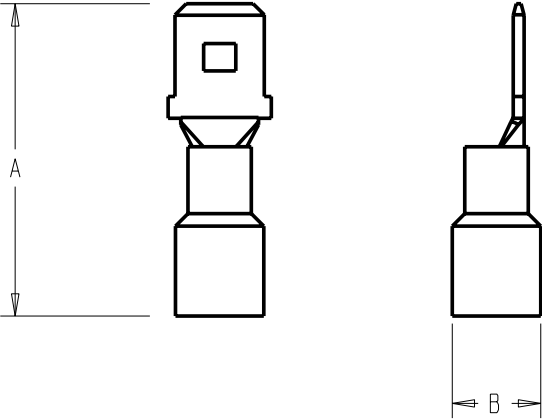

- NOTES:
 1) ALL DIMENSIONS IN INCHES.
 2) ALL DIMENSIONS ARE REFERENCE ONLY.

ARK-LES NYLON FULLY INSULATED IN-LINE RECEPTACLE

Part No.	Description	Wire Size (AWG)	Insulator Color	A	B	C
73000132218	.250x.032 Receptacle	22-18	Red	.870	.360	.200
73000131614	.250x.032 Receptacle	16-14	Blue	.870	.360	.220
73000131210	.250x.032 Receptacle	12-10	Yellow	.870	.360	.300
73500132218	.187x.032 Receptacle	22-18	Red	.870	.300	.200
73500131614	.187x.032 Receptacle	16-14	Blue	.870	.300	.220
73500122218	.187x.020 Receptacle	22-18	Red	.870	.300	.200
73500121614	.187x.020 Receptacle	16-14	Blue	.870	.300	.220

- NOTES:
- 1) ALL DIMENSIONS ARE IN INCHES.
 - 2) ALL DIMENSIONS ARE REFERENCE ONLY.

ARK-LES PARTIALLY INSULATED RECEPTACLE

Part #	Description	AWG	Material Thickness	Insulator Color	A	B
7509028	.250x.032 receptacle	22-18	.020	Red	.928	.238
7509068	.250x.032 receptacle	16-14	.020	Blue	.928	.274
7509388	.250x.032 receptacle	12-10	.020	Yellow	.979	.334
7509328	.187x.032 receptacle	22-18	.016	Red	.801	.238
7509348	.187x.032 receptacle	16-14	.016	Blue	.801	.275
7509148	.187x.020 receptacle	22-18	.020	Red	.801	.238
7509188	.187x.020 receptacle	16-14	.020	Blue	.801	.274

NOTES:

- 1) ALL DIMENSIONS ARE IN INCHES.
- 2) ALL DIMENSIONS ARE REFERENCE ONLY.

ARK-LES PARTIALLY INSULATED TAB

Part Number	Description	AWG	Insulator Color	A	B
7509608	.250x.032 tab	22-18	Red	.934	.238
7509628	.250x.032 tab	16-14	Blue	.934	.274
7509728	.187x.032 tab	22-18	Red	.839	.238
7509748	.187x.032 tab	16-14	Blue	.839	.274
7509688	.187x.020 tab	22-18	Red	.839	.238
7509708	.187x.020 tab	16-14	Blue	.839	.274
7509868	.110x.032 tab	22-18	Red	.877	.238
7509848	.110x.020 tab	22-18	Red	.877	.274

NOTES:

- 1) ALL DIMENSIONS ARE IN INCHES.
- 2) ALL DIMENSIONS ARE REFERENCE ONLY.