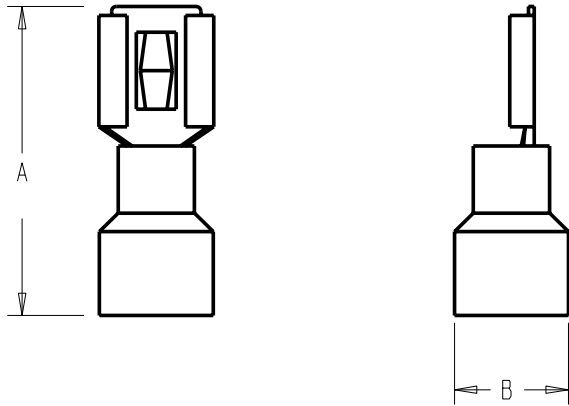

- NOTES:
 1) ALL DIMENSIONS IN INCHES.
 2) ALL DIMENSIONS ARE REFERENCE ONLY.

ARK-LES NYLON FULLY INSULATED IN-LINE RECEPTACLE

Part No.	Description	Wire Size (AWG)	Insulator Color	A	B	C
73000132218	.250x.032 Receptacle	22-18	Red	.870	.360	.200
73000131614	.250x.032 Receptacle	16-14	Blue	.870	.360	.220
73000131210	.250x.032 Receptacle	12-10	Yellow	.870	.360	.300
73500132218	.187x.032 Receptacle	22-18	Red	.870	.300	.200
73500131614	.187x.032 Receptacle	16-14	Blue	.870	.300	.220
73500122218	.187x.020 Receptacle	22-18	Red	.870	.300	.200
73500121614	.187x.020 Receptacle	16-14	Blue	.870	.300	.220

- NOTES:
- 1) ALL DIMENSIONS ARE IN INCHES.
 - 2) ALL DIMENSIONS ARE REFERENCE ONLY.

ARK-LES PARTIALLY INSULATED RECEPTACLE

Part #	Description	AWG	Material Thickness	Insulator Color	A	B
7509028	.250x.032 receptacle	22-18	.020	Red	.928	.238
7509068	.250x.032 receptacle	16-14	.020	Blue	.928	.274
7509388	.250x.032 receptacle	12-10	.020	Yellow	.979	.334
7509328	.187x.032 receptacle	22-18	.016	Red	.801	.238
7509348	.187x.032 receptacle	16-14	.016	Blue	.801	.275
7509148	.187x.020 receptacle	22-18	.020	Red	.801	.238
7509188	.187x.020 receptacle	16-14	.020	Blue	.801	.274